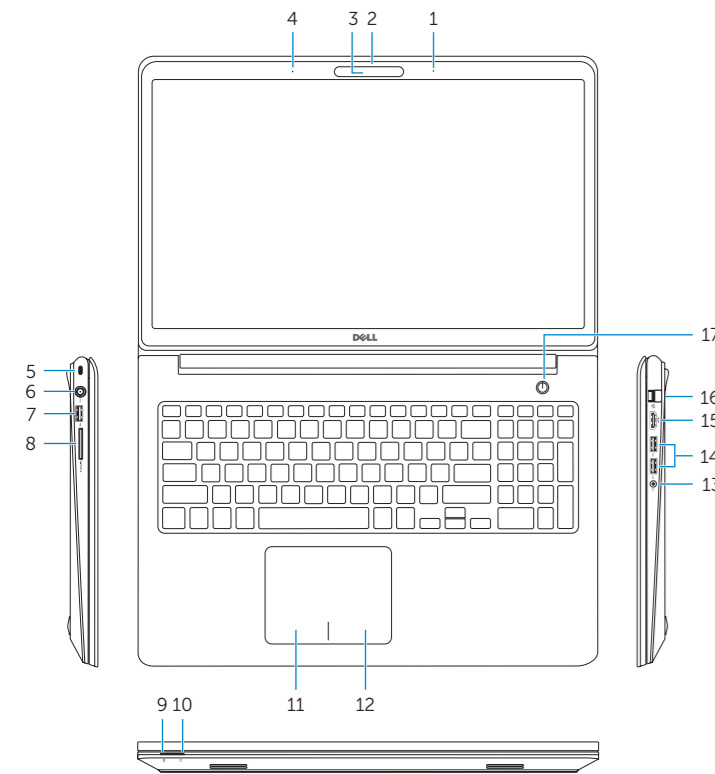

073T3XA00

Printed in China.

2014-10

Features

Caracteristici | Funkcije | Funkcije | Özellikler

1. Right microphone
2. Intel RealSense 3D camera – optional
3. Camera-status light
4. Left microphone
5. Security-cable slot
6. Power-adapter port
7. USB 2.0 port
8. Media-card reader
9. Power and battery-status light
10. Hard-drive status light
11. Left-click area
12. Right-click area
13. Headset port
14. USB 3.0 ports (2)
15. HDMI port
16. Network port
17. Power button
18. Regulatory label
19. Service Tag label